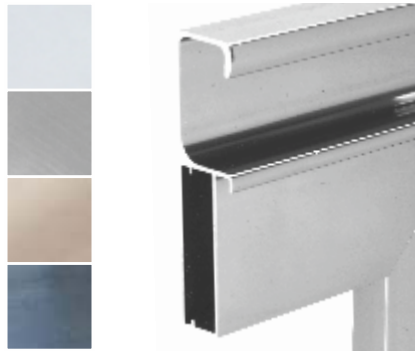

Glass Profile 45mm
w/G Handle

- J1.01.601 | Bright Chrome | L : 3 Mtrs. | Rs. 3339
- J1.01.603 | Anodized | L : 3 Mtrs. | Rs. 2619
- J1.01.607 | Champagne | L : 3 Mtrs. | Rs. 3429
- J1.01.609 | Gun Metal | L : 3 Mtrs. | Rs. 3429