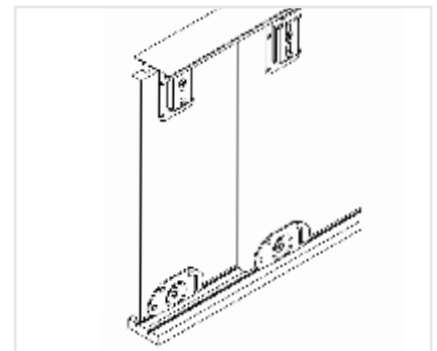

Inset Sliding System with Two Door Fitting

J18.16.100 | Fitting | Track 2Mtr. n fitting set | Rs. 3999

Cabinet Hardware Fittings

Double Door Synchronized Fitting

K1.01.101 | H: 700 mm | Rs. 9999

Fold & Lift Fitting W/Centre Hinges (Double Door)