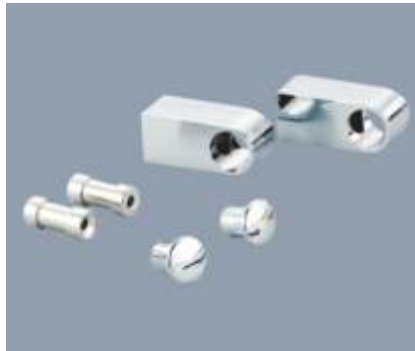

H1.01.101 | 600 mm | Rs. 369
 H1.01.102 | 900 mm | Rs. 599
 H1.01.103 | 1200 mm | Rs. 769

Tube Holder Kit for Rods

H2.01.102 | 47 mm | Rs. 699

S-Hook Kit

H4.01.101 | 4 Pcs/Set | Rs. 299

Spice Vessel
5 pcs. Set