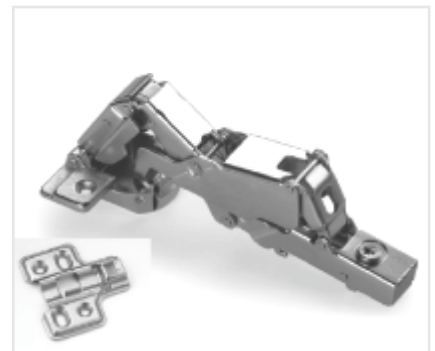

Corner Hinge 170°
(Double Adjustment)

C7.02.104 | Slide-on | 170° | Dia 35mm | Rs. 459

C7.02.204 | Clip-on | 170° | Dia 35mm | Rs. 819 (Soft Close)