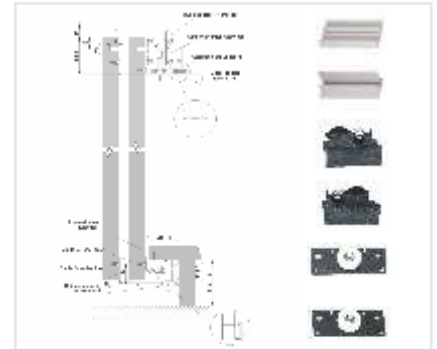

TLX Sliding System

J18.13.100 | 3 mtrs. (top & Bottom) | Rs. 5099
J18.13.101 | Fitting | Per Door | Rs. 3499