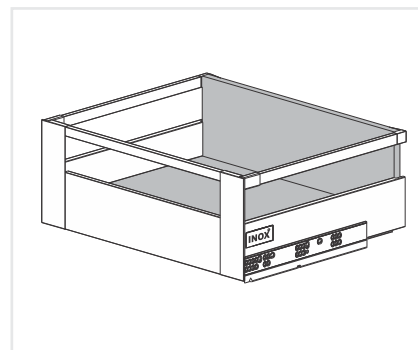

Square EDS Internal System
(W/High Rail) - White

J11.05.101 | Panel | 1800mm | Rs. 2979
J11.06.103 | Bracket w/High Rail | 190mm | Rs. 792
J11.07.101 | Rod | 1800mm | Rs. 792