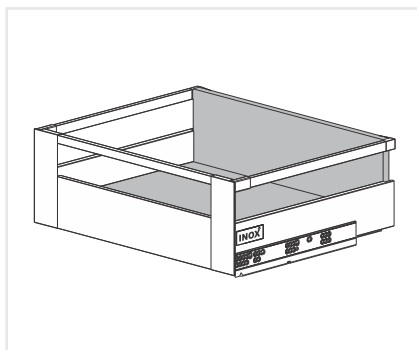

Corner EDS W/High Rail
190 mm

Cover & Brackets	Concealed Sliders
J10.03.550 550mm Rs. 5499	J11.00.550 Rs. 2169

Elite Drawer Systems

Square EDS Internal System
(W/o Rail) - White

J11.05.101 | Panel | 1800mm | White | Rs. 2979
J11.06.101 | Bracket | 80mm | White | Rs. 549