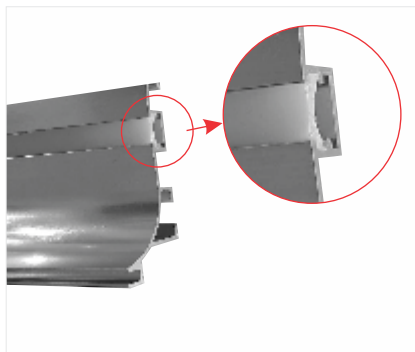

Aluminum J Profile
w/LED Slot

J3.01.602 | Bright Chrome|For LED | L : 3 Mtrs | Rs. 2691