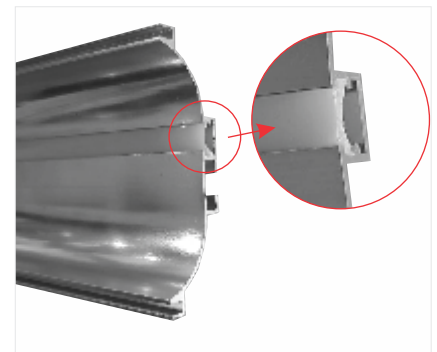

Aluminum C Profile
w/LED Slot

J3.01.702 | Bright Chrome|For LED | L : 3 Mtrs | Rs. 3339